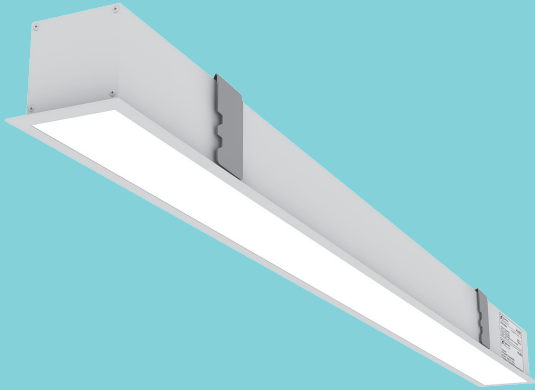

White Ral 9016

High PF

High PF

Indoor | LED Recessed Ceiling Light

Indoor | LED Recessed Ceiling Light

PROXIMA (6cm)

چراغ سقفی توکار پروکسیما

PROXIMA (9cm)