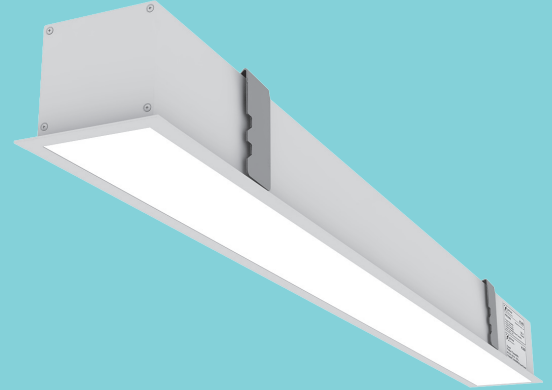

White Ral 9016

High PF

High PF

Indoor | LED Recessed Ceiling Light

Indoor | LED Recessed Ceiling Light

PROXIMA (6cm)

چراغ سقفی توکار پروکسیما

PROXIMA (9cm)