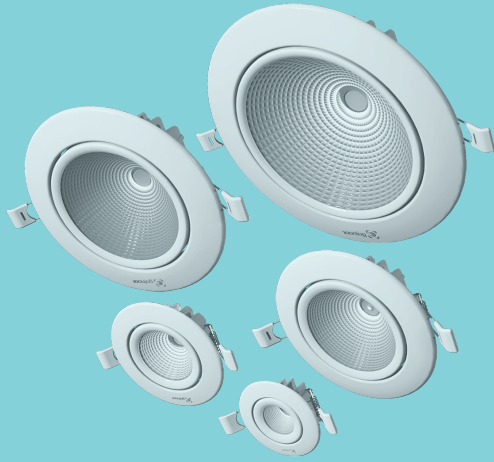

Indoor | LED Recessed Ceiling Light

Indoor | LED Recessed Ceiling Light

GARNET

چراغ سقفی توکار گارنت

7/10/18/26/33 W

Cut-out: 7:60⁺⁵ 10:80⁺⁵ mm

18:120⁺⁵ 26:150⁺⁵ 33:200⁺⁵ mm

100 Lm/W

L₇₀ 70,000 hrs